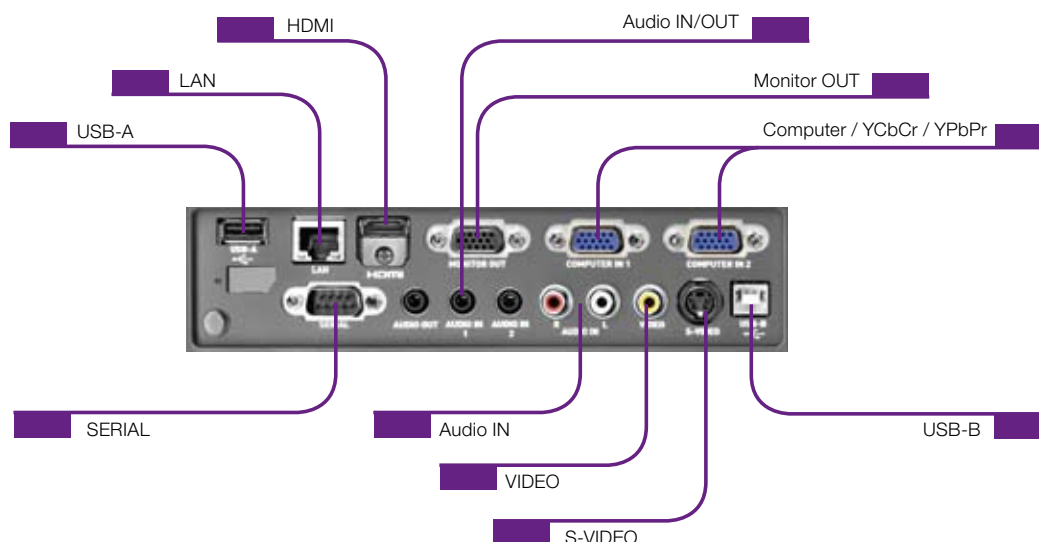

² Funktion kann nur für CASIO ausgewiesene Produkte gewährt werden.
Nähere Informationen zu unterstützten USB-Speichersticks finden Sie auf der CASIO Website.

Das DLP®-Logo ist ein eingetragenes Warenzeichen von Texas Instruments.